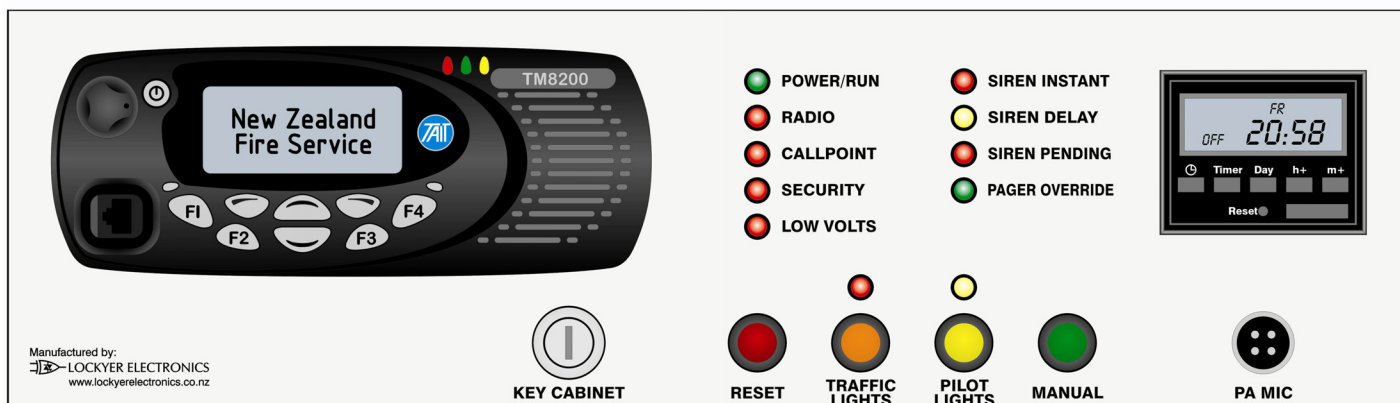

TOCP Product Range

Turn Out Console Programmable

TOCP Model

TOCP

for fully Automated Stations

TOCP-NA

for stations not requiring Audio Messaging for crews

TOCP-LF

with all the Automated Features necessary for Unmanned Stations

TOCP-LF-K

as TOCP-LF but with Key Cabinet facility

Features	Models			
	TOCP-LF-K	TOCP-LF	TOCP-NA	TOCP
GST Exclusive	\$2900	\$2750	\$5000	\$5500
Desk mounted	✓	✓	✓	✓
Rack mounting with side mounting tabs	✓	✓	✓	✓
Two independent siren cycles using the same siren output	✓	✓	✓	✓
Clock controlled siren with pager failure override	✓	✓	✓	✓
Number of external inputs	6	6	13	13
Number of external outputs	8	8	16	16
Key cabinet alarm with call out over ride	✓	-	✓	✓
Traffic light LED flash during start delay	-	-	✓	✓
Operates with both Tait and Motorola Radios	✓	✓	✓	✓
Connections for Selcall Radio Interface or Selcall Controller	✓	✓	✓	✓
Internal LED's on all Inputs and Outputs for ease of testing	✓	✓	✓	✓
30 Watt PA with programmable tones and timers	-	-	-	✓
Connections for MP3 Player	-	-	-	✓
Upgradeable to TOCP model	-	-	✓	N/A
Hyper Terminal programmable	✓	✓	✓	✓
Windows programmable	Download only	Download only	✓	✓